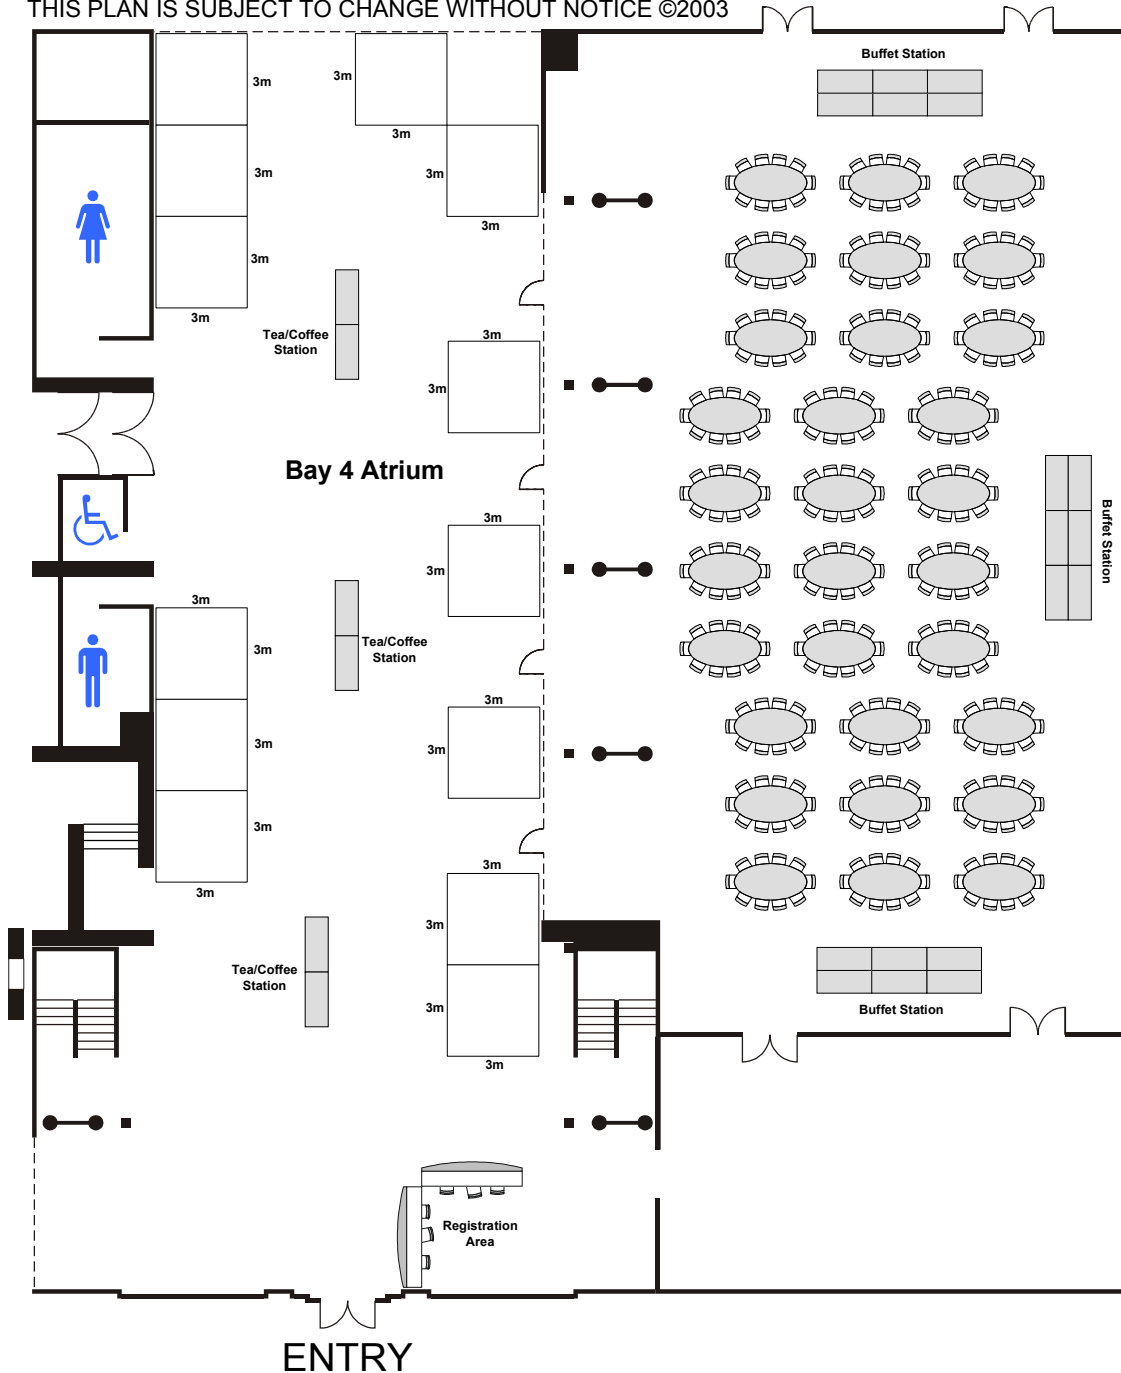

THIS PLAN IS SUBJECT TO CHANGE WITHOUT NOTICE ©2003

DINING ROOM AND BAY 4 ATRIUM

 30x Oval of 10pax (300pax)

 3m x 3m Booth

 Buffet Stations

 Tea/Coffee Stations

DINING ROOM
19.3x15.6m

Australian
Technology Park
Conference Centre